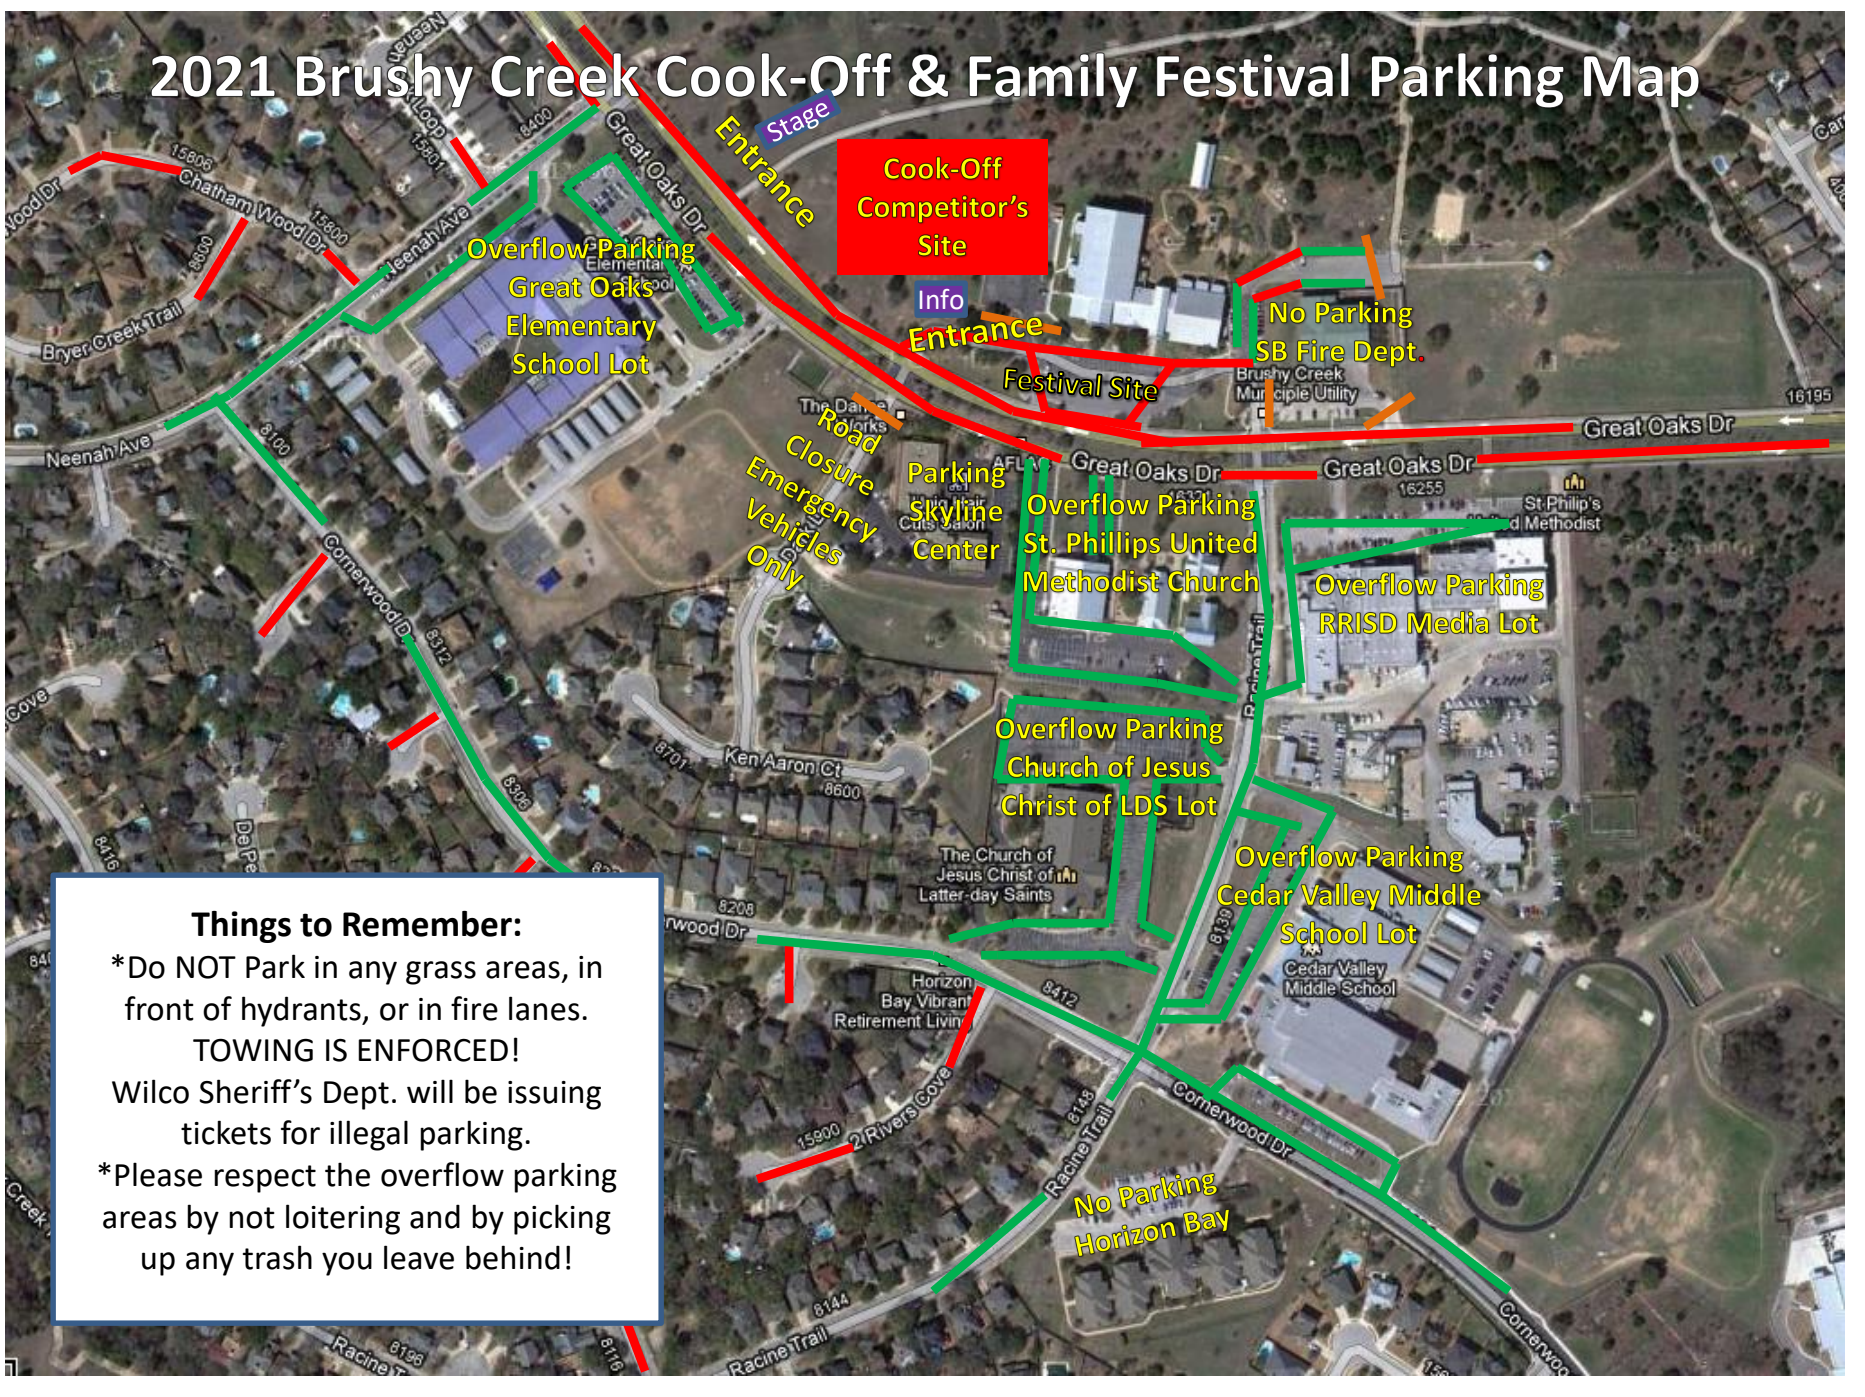

2021 Brushy Creek Cook-Off & Family Festival Parking Map

Cook-Off Competitor's Site

Overflow Parking
Great Oaks Elementary School Lot

No Parking
SB Fire Dept.

Info Entrance

Festival Site

Road Closure
Emergency Vehicles Only

Parking Skyline Center

Overflow Parking
St. Phillip's United Methodist Church

Overflow Parking
RRISD Media Lot

Overflow Parking
Church of Jesus Christ of LDS Lot

Overflow Parking
Cedar Valley Middle School Lot

No Parking
Horizon Bay

Things to Remember:

- *Do NOT Park in any grass areas, in front of hydrants, or in fire lanes.
TOWING IS ENFORCED!
Wilco Sheriff's Dept. will be issuing tickets for illegal parking.
- *Please respect the overflow parking areas by not loitering and by picking up any trash you leave behind!