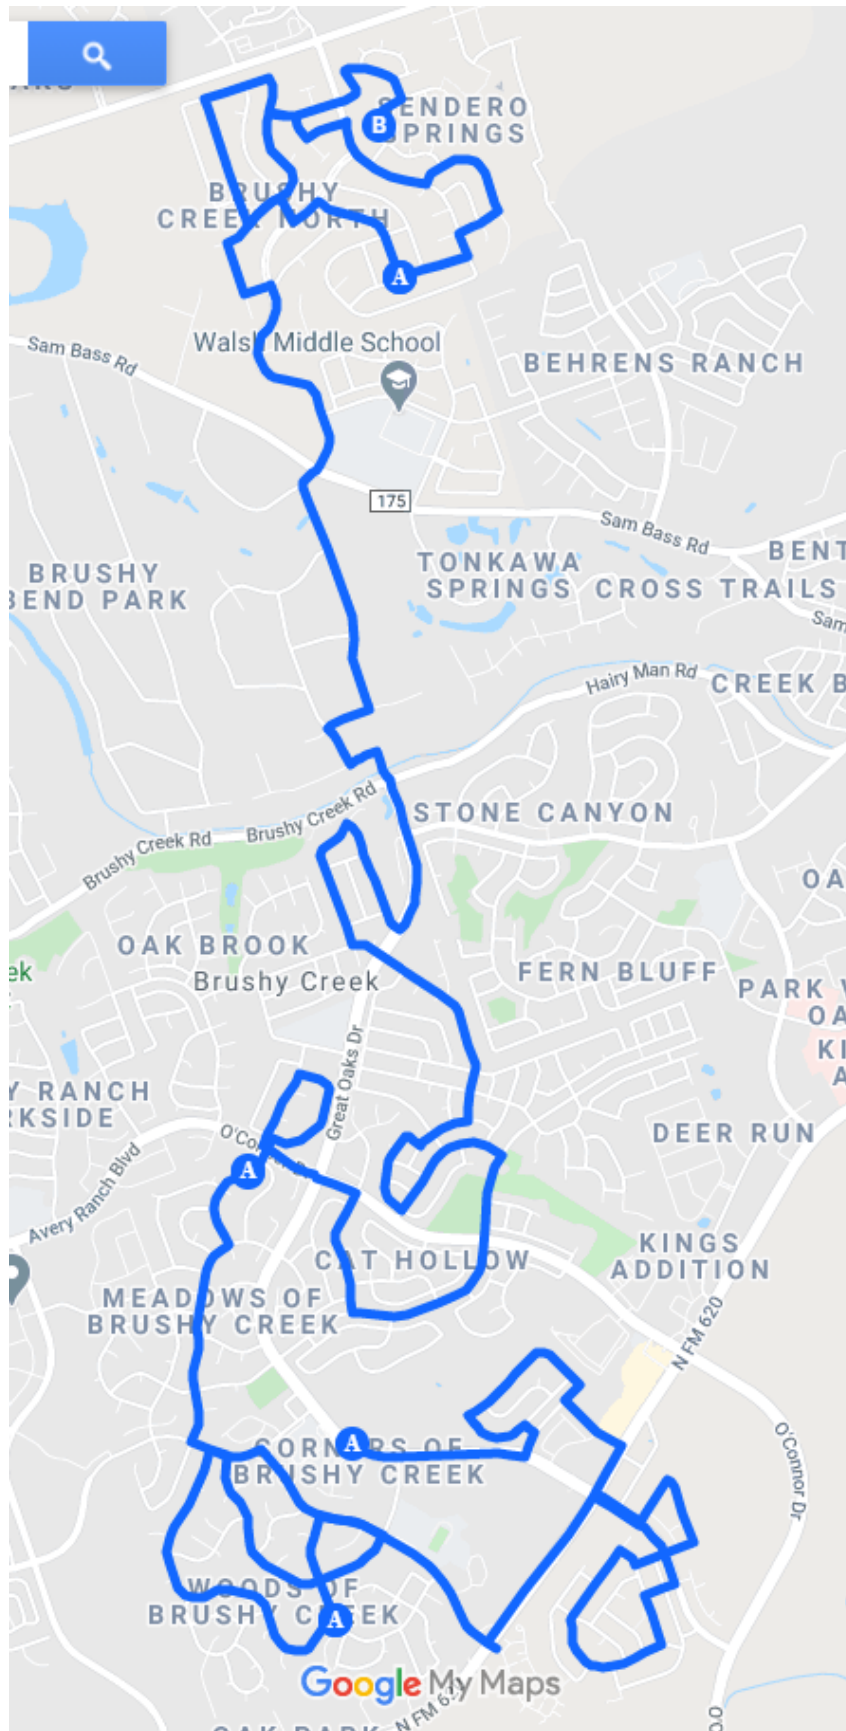

Santa Cruise – map & directions

Directions:

(Left) Out of BCCC parking lot

(Left) Conchos Valley Dr.

(Left) Harrow Blvd.

(Left) Barlow Dr.

(Right) Cargill Dr.

(Right) Conchos Valley Dr.

(Right) Neenah Ave.

(Right) Racine Trail (By Nursing Home)

(Left) Cornerwood

(Left) Neenah Ave.

(right) Dorman Dr.

(Left) Pocono Dr.

Cross O'Connor

(Right) Whitebrush Loop

(Left) Pocono Dr.

(Left) O'Connor

Across Great Oaks Dr.

(Right) Malaga Hills Dr.

(Left) Liberty Walk Dr.

Cross O'Connor

Stay on Liberty Walk Dr.

(Left) Dorman Dr.

(Left) Oak ridge

(Right) Pin Oak Lane

(Right) Oak Meadow Dr.

(Left) Great Oaks Dr.

Cross Sam Bass Rd.

(Left) Chert

(Right) Double Tree St.

(Right) Quail Run